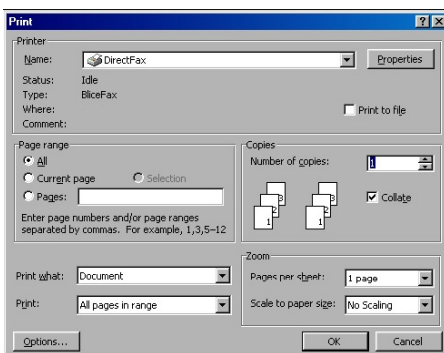

## VillageFax® DirectFax

Automating Document Distribution at the Desktop!

The VillageFax DirectFax solution enables users to send faxes to individuals or broadcast lists from any document-based application. With DirectFax faxing your document is as easy as printing from your application. Easily downloaded, DirectFax can be installed in moments, directly on your desktop. Once installed, Direct Fax enables users to send faxes from any application by simply selecting File/Print from your application menu, then choosing the Direct Fax printer.

Automatically, you will launch an easy to use DirectFax interface, enabling you to compose and fax your cover page and attached documents directly from your desktop. Immediately fax documents to individuals or any number of recipients in your application Address book.