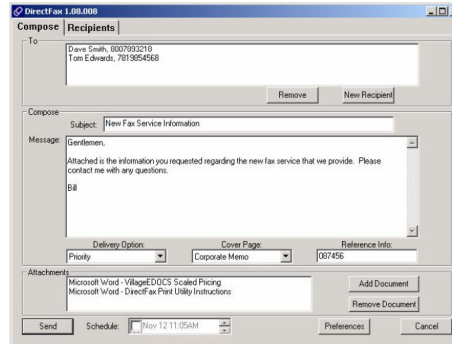

Users can fax from their application and take advantage of many features:

- Choose a preferred cover page from your personal cover page directory.
- Select appropriate service levels needed for each fax job.
- Attach multiple documents from multiple applications.
- Send faxes to individual recipients by entering the contact information, or to groups of individuals in a selected Phonebook or from your Windows address book.
- Broadcast to multiple recipients from existing Phone Books.
- Schedule delivery for up to 30 days in advance.

The Benefits of DirectFax

Performance, Productivity...Ease of Use

- Familiar, easy to use desktop interface style allows immediate use of the service without extensive training.
- All the features of an enterprise class fax server without the expensive hardware, software and services!
- DirectFax "print driver" operation makes it compatible with virtually any application capable of printing a document.
- Send to recipients in your application phonebooks, address books or to contacts stored in MS Windows Outlook, MS Exchange servers and more.
- Optional accounting and cost recovery reference fields available for each fax job.
- Use DirectFax from any location with Internet access.

Reliability...Eliminating High Costs

- Immediate deployment.
- On demand capacity 24 x 7.
- No local Telco charges.
- No upgrade or provisioning costs.
- No capital equipment costs.
- No HW or SW maintenance contracts.
- Fully redundant fail-over systems.
- Integration with any platform,application, operating system or work process.

People, More Productive

1401 N. Tustin Ave. Suite 230 | Santa Ana, CA 92705 USA
Main 714.368.8700 | Fax 877.440.1860
www.villagefax.com